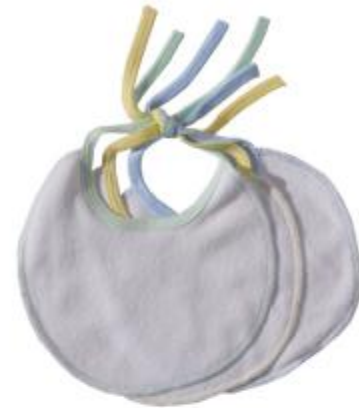

Baby Grow Closed-Toe Long Johns

Available in 100% terry cloth and 100% interlock cotton.

Available in Small, Medium and Large.

Napsack and Swaddle Blanket

Swaddling helps prevent colic and reduces the risk of SIDS.

Cozy Fleece 100% polyester.
Available in off-white/cream.

Blanket gets attached with velcro
100% Polyester Fleece.

Interlock Cotton
Napsack
100% Cotton

Baby Bibs and Caps

Baby Bibs

Our Soft Bibs Keep
Delicate Skin Clean and Dry

Soft and absorbent baby bibs available in rib knit and terry cloth. Terry bibs feature tie neck closure with assorted pastel trim.

Knit bibs feature hook-and-loop closure for quick and easy on and off.

Terry Burp Cloths

Burp Cloth made of 80% Cotton 20% Polyester 2-Ply Terry.

Size: 19" x 8"

Colors: White with white binding
White with blue binding
White with pink binding

Hats and Caps

Reduce heat loss with infant beanies.